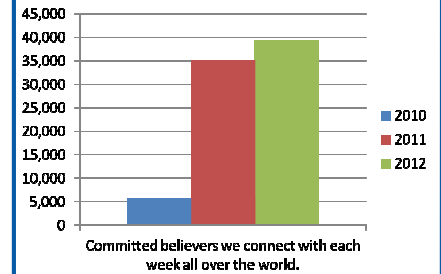

ENCOURAGE

All my hours of searching the internet paid off when I found ObreroFiel. May God bless you for the excellent teachings you provide which help us so much. Victor

ROI

Absolutely free!

We connect each week with hundreds of people through our 173 volunteers located in 21 different countries!

$0.47 per week per student!

We provide discipleship study materials, interactive feedback with the students, answer questions, and pray for them!

One cent for 100 resource uses!

Spiritual leaders around the world use these resources for ministry and their own spiritual growth!

One penny per believer!

Committed believers receive online encouragement each week with our devotional guide, news, and Bible Q & A!

Sphere of influence

U.S. Partnerships

► **3 principal partnerships:**
Global Media Outreach,
GotQuestions.org, Hope for the Heart

► **100+ specific agreements:**

Authors: Chuck Swindoll, Bill Lawrence, Hans Finzel, Bill Hull, Alan Hirsch

Publishing Houses: Moody Publishers, Cook Publishers, Bible Visuals

Ministries: Probe Ministries, 3rd Millennium, GoodSeed, EvanTel, Exodus Intl., CARM, Please Convince Me, ABWE,

Churches: Irving Bible Church, Grace Church, Middletown Bible Church,

International Networking

► **Relationships developed for future partnerships and specific projects with:**

Misión Arlington • YouVersion,
Bible Lessons International • Logos
Pluma Evangélica • NHCLC
Living Foundations Ministries
GMO Language Departments
Partners Worldwide • Bible.org
BEE International • RightNowMedia
Comibam • Rio Grande Bible Institute
Leadership Resources International
Comhina • Bibliotheca Sacra
CAPAZ • La Voz Eterna

Latin Pastors & Leaders

► In 2012 we connected with over 4 million Latin missionaries, missionaries to Latins, Latin church leaders and committed believers in the Diaspora located in more than 125 countries.

► We have a weekly connection with over 39,000 pastors, leaders, and committed believers as well as thousands of local churches.

The 2012 ObreroFiel team:

TOTAL STAFF: 26
Camino Staff: 17
Full time Staff: 8

TOTAL VOLUNTEERS: 621
Camino Missionaries: 68
Online Missionaries: 173
Resource Contributors: 380

CAMINO
GLOBAL

8625 La Prada Dr., Dallas, TX 75228
<http://CaminoGlobal.org>