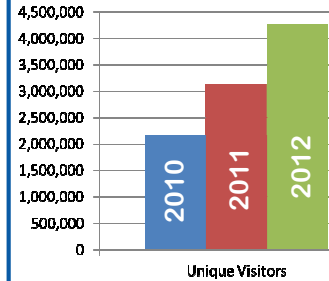

God's at work!

here are some highlights...

Significant world wide impact

REACH

In 2012...

173 Online Missionaries

34,649 interested seekers that asked for spiritual help and counsel by email.

TEACH

God lead me to you one year and two months ago. The lessons on ObreroFiel are essential for me as I help others and get to know God better. Elvira

EQUIP

ENCOURAGE

All my hours of searching the internet paid off when I found ObreroFiel. May God bless you for the excellent teachings you provide which help us so much. Victor

ROI

Absolutely free!

We connect each week with hundreds of people through our 173 volunteers located in 21 different countries!

$0.47 per week per student!

We provide discipleship study materials, interactive feedback with the students, answer questions, and pray for them!

One cent for 100 resource uses!

Spiritual leaders around the world use these resources for ministry and their own spiritual growth!

One penny per believer!

Committed believers receive online encouragement each week with our devotional guide, news, and Bible Q & A!

Sphere of influence

U.S. Partnerships

► **3 principal partnerships:**
Global Media Outreach,
GotQuestions.org, Hope for the Heart

► **100+ specific agreements:**

Authors: Chuck Swindoll, Bill Lawrence, Hans Finzel, Bill Hull, Alan Hirsch

Publishing Houses: Moody Publishers, Cook Publishers, Bible Visuals

Ministries: Probe Ministries, 3rd Millennium, GoodSeed, EvanTel, Exodus Intl., CARM, Please Convince Me, ABWE,

Churches: Irving Bible Church, Grace Church, Middletown Bible Church,

International Networking

► **Relationships developed for future partnerships and specific projects with:**