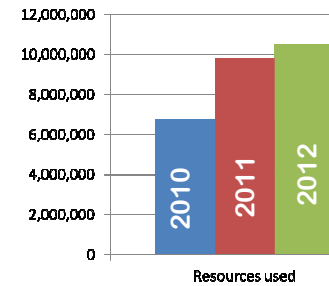

God's at work!

here are some highlights...

Significant world wide impact

REACH

In 2012...

173 Online Missionaries

34,649 interested seekers that asked for spiritual help and counsel by email.

TEACH

God lead me to you one year and two months ago. The lessons on ObreroFiel are essential for me as I help others and get to know God better. Elvira

EQUIP

ENCOURAGE

All my hours of searching the internet paid off when I found ObreroFiel. May God bless you for the excellent teachings you provide which help us so much. Victor

ROI

Absolutely free!

We connect each week with hundreds of people through our 173 volunteers located in 21 different countries!

$0.47 per week per student!

We provide discipleship study materials, interactive feedback with the students, answer questions, and pray for them!

One cent for 100 resource uses!

Spiritual leaders around the world use these resources for ministry and their own spiritual growth!

One penny per believer!

Committed believers receive online encouragement each week with our devotional guide, news, and Bible Q & A!

Sphere of influence

U.S. Partnerships

► **3 principal partnerships:**
Global Media Outreach,
GotQuestions.org, Hope for the Heart

► **100+ specific agreements:**

Authors: Chuck Swindoll, Bill Lawrence, Hans Finzel, Bill Hull, Alan Hirsch

Publishing Houses: Moody Publishers, Cook Publishers, Bible Visuals

Ministries: Probe Ministries, 3rd Millennium, GoodSeed, EvanTel, Exodus Intl., CARM, Please Convince Me, ABWE,

Churches: Irving Bible Church, Grace Church, Middletown Bible Church,

International Networking

► **Relationships developed for future partnerships and specific projects with:**