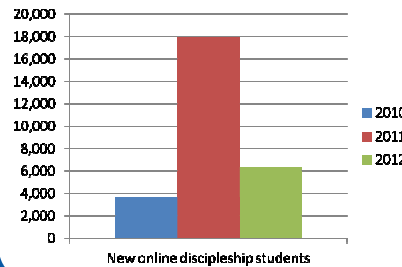

## REACH

In 2012...

**173 Online Missionaries**

**34,649 interested seekers that asked for spiritual help and counsel by email.**

## TEACH

*God lead me to you one year and two months ago. The lessons on ObreroFiel are essential for me as I help others and get to know God better.* Elvira